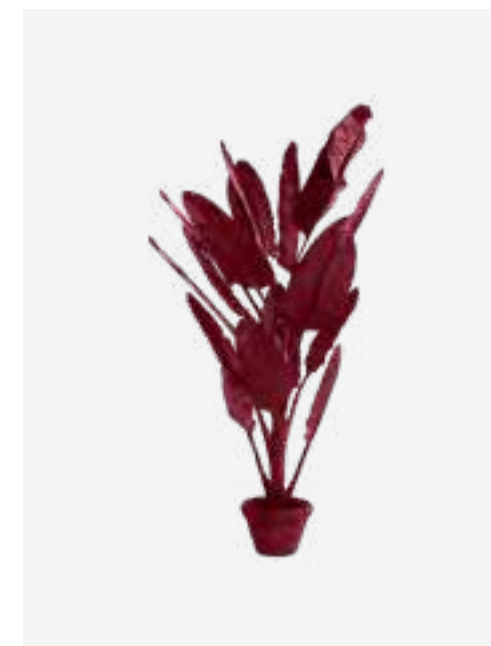

540-300-012 MOQ: 1 Piece

Banana Plant in Pot
Colour: Burgundy red
Materials: Synthetic material
Dimensions: approx. Ø140 x H300 cm,
pot Ø47/27 x H31 cm