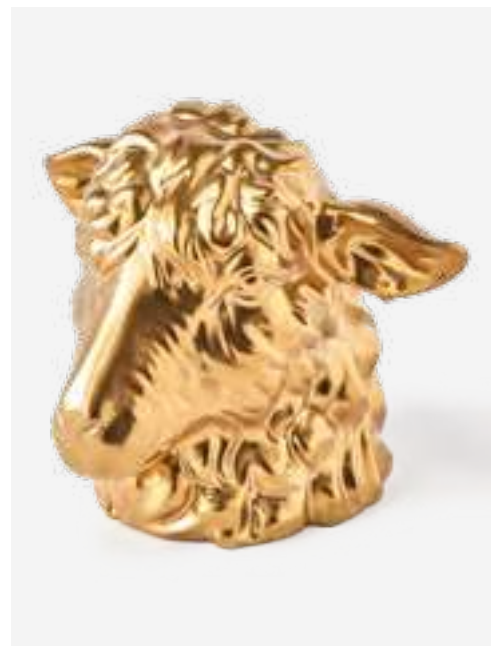

230-300-170   MOQ: 1 Piece