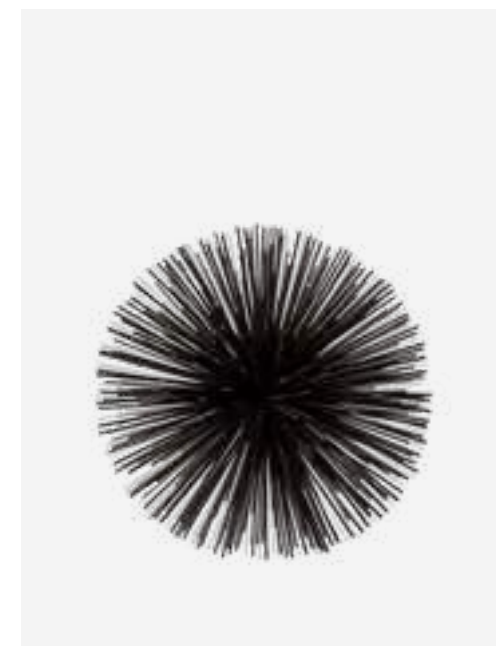

300-300-095 MOQ: 4 Pieces

Prickle - L

Colour: Gold
Materials: Metal
Dimensions: Ø26 x H26 cm

300-300-104 MOQ: 2 Pieces

Prickle - XXL

Colour: Gold
Materials: Metal
Dimensions: Ø45 x H45 cm

300-300-138 MOQ: 8 Pieces