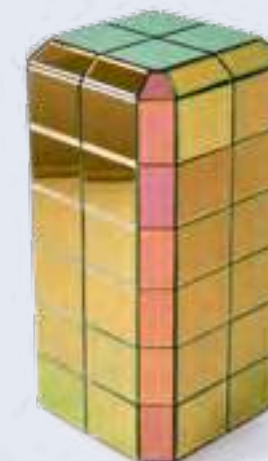

140-300-263

MOQ: 1 Piece

Pixel Pillar - M

Colour: Multi-colour
Materials: Glass
Dimensions: L31,75 x W31,75 x H67,95cm