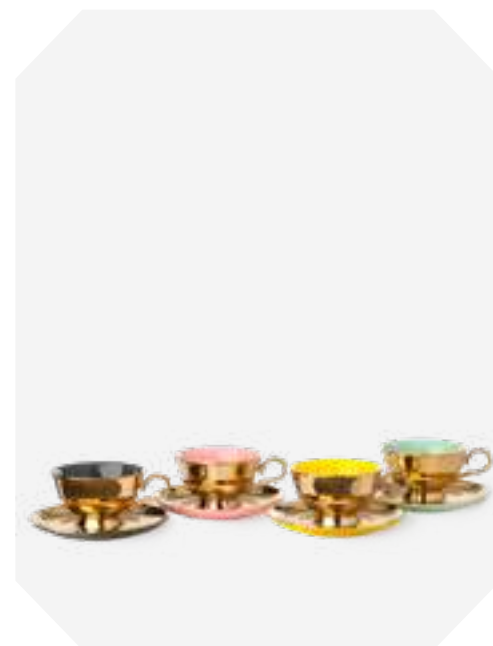

230-400-522 **MOQ: 4 Sets**

Legacy Teacups set 4

Colour: Multi-colour
Materials: Porcelain
Dimensions: cups: L13 x W10 x H5,5 cm, saucer: Ø15 x H1,8 cm