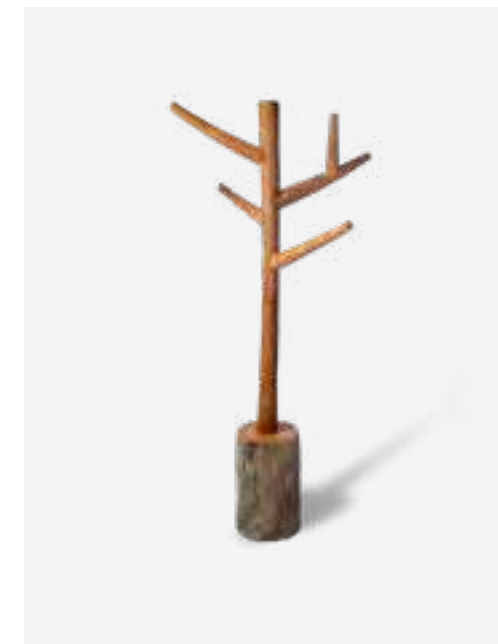

500-300-001   MOQ: 1 Piece

Bark Coat Rack
Colour: Cognac
Materials: Wood
Dimensions: Ø70 x H180 cm