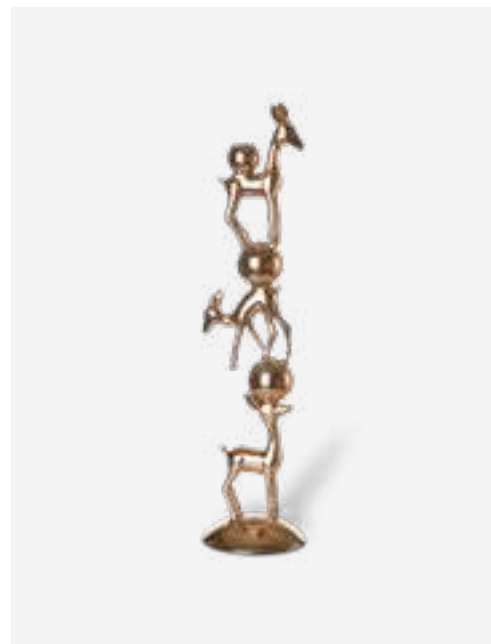

375-225-058 **MOQ: 2 Pieces**

Bambi Candle Holder

Colour: Gold
Materials: Metal
Dimensions: Ø13 x H55 cm