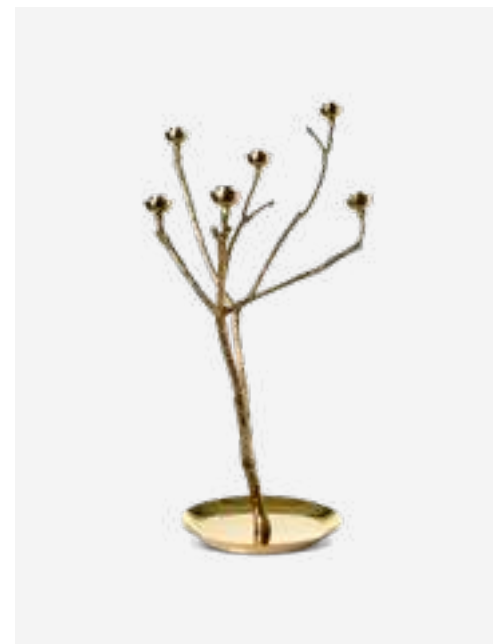

375-225-057 MOQ: 4 Pieces

Twiggy Candle Holder

Colour: Gold
Materials: Metal
Dimensions: Ø40 x H35 cm

375-225-055 MOQ: 2 Pieces

Twiggy Candle Holder With Squirrels

Colour: Gold
Materials: Metal
Dimensions: L30 x W30 x H30 cm