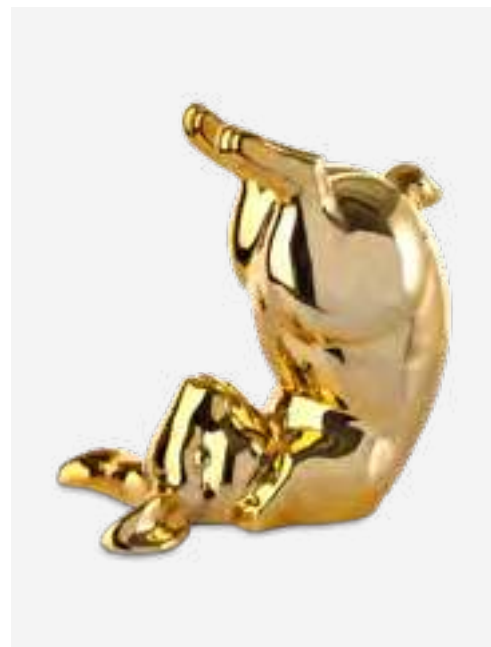

230-300-163   MOQ: 4 Pieces

Bunny Bum Moneybox

Colour: Gold
Materials: Porcelain
Dimensions: L13 x W20 x H21 cm