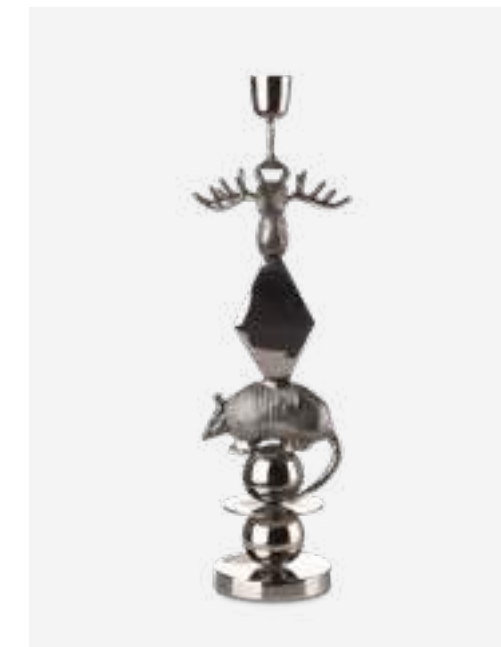

375-225-028 **MOQ: 2 Pieces**

Deer Candle Stand

Colour: Silver
Materials: Metal
Dimensions: Ø11 x H58 cm