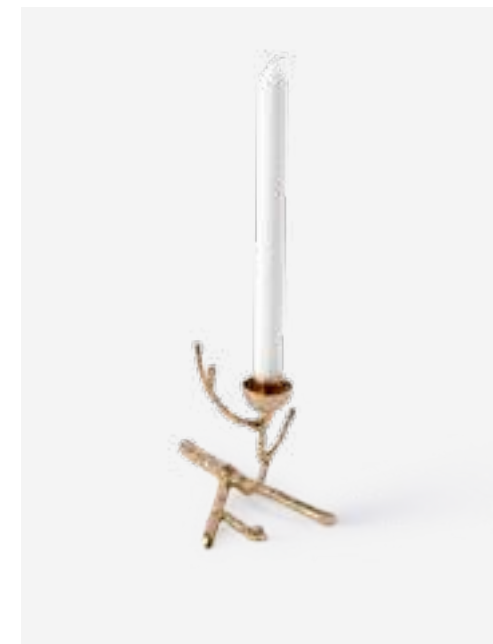

390-225-149   MOQ: 4 Pieces

Twiggy Candle Holder - XS

Colour: Gold
Materials: Metal
Dimensions: L18 x W11,5 x H14 cm