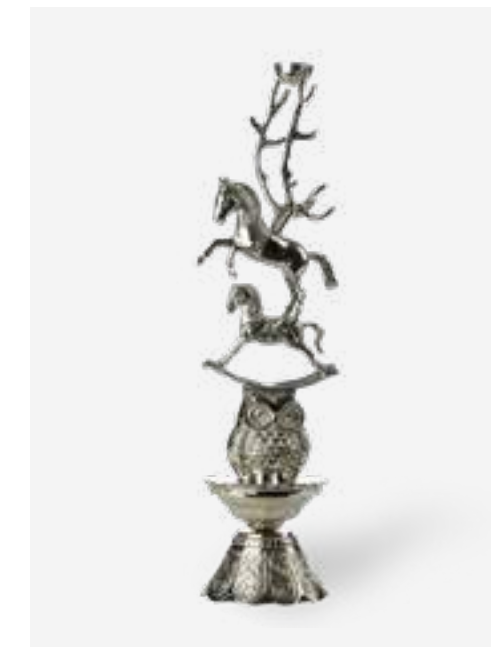

375-225-035 **MOQ: 2 Pieces**

Monkey Candle Holder

Colour: Silver
Materials: Metal
Dimensions: Ø31 x H40 cm

375-225-026 **MOQ: 2 Pieces**

Animal Candle Stand

Colour: Silver
Materials: Metal
Dimensions: Ø17 x H56 cm