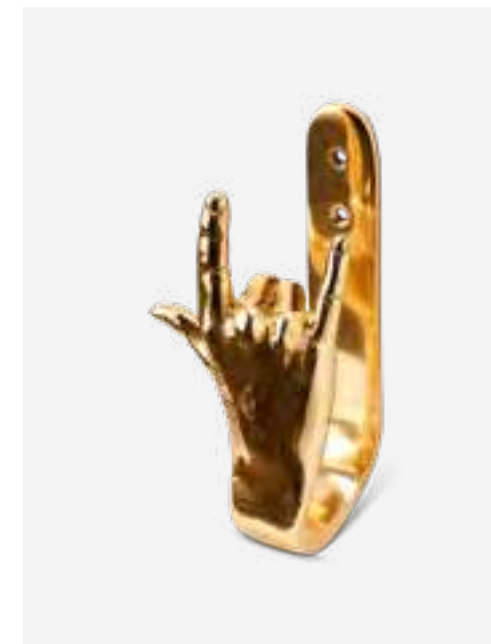

390-300-049   MOQ: 4 Pieces

I Love You Hook
Colour: Gold
Materials: Metal
Dimensions: L9 x W6 x H16 cm
Designer: MODO architettura + design