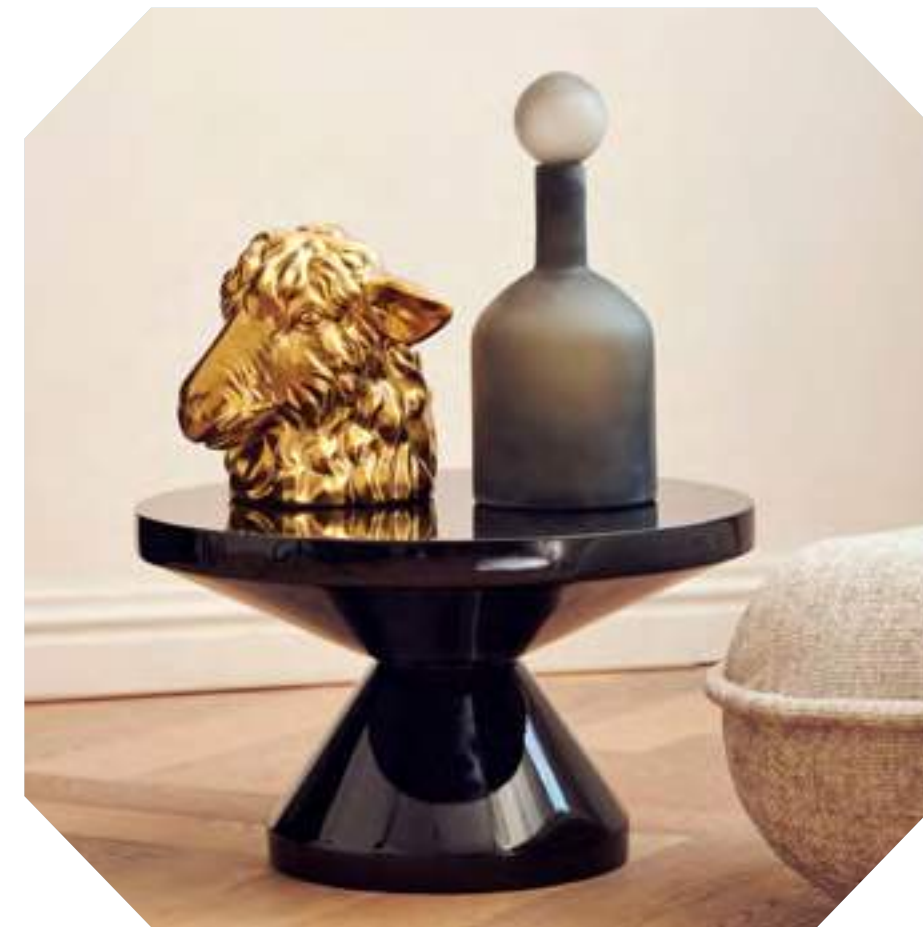

510-070-103

MOQ: 1 Piece

Zig Zag Coffee Table

Colour: Dark blue
Materials: Synthetic material
Dimensions: Ø60 x H35 cm

510-070-104

MOQ: 1 Piece

Zig Zag Coffee Table

Colour: White
Materials: Synthetic material
Dimensions: Ø60 x H35 cm