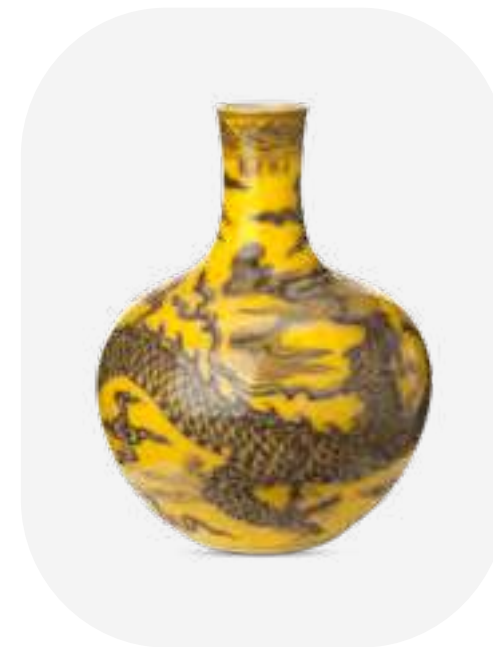

230-205-388 MOQ: 1 Piece

Dragon Ball Body Vase

Colour: Yellow
Materials: Porcelain
Dimensions: Ø31 x H44 cm