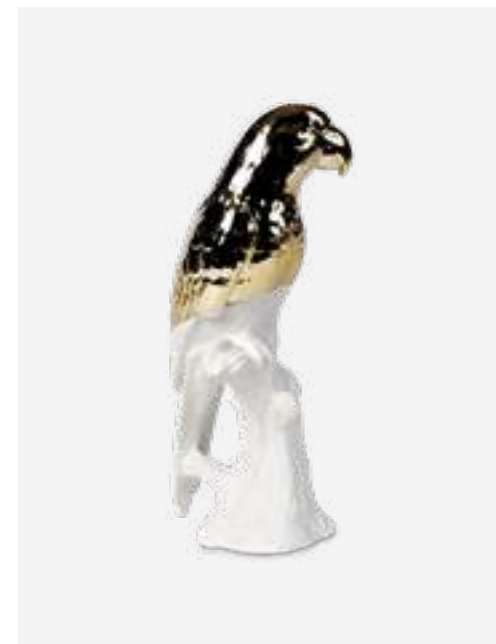

230-300-049 **MOQ: 3 Pieces**

White Parrot Statue

Colour: White
Materials: Porcelain
Dimensions: L12 x W16 x H35 cm

230-300-050 **MOQ: 3 pieces**

White Cockatoo Statue

Colour: White
Materials: Porcelain
Dimensions: L12 x W27 x H33 cm