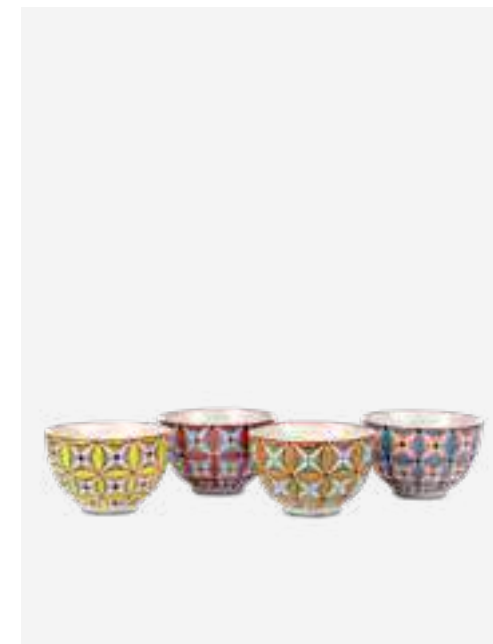

230-400-388 **MOQ: 8 Sets**

Afresh Snack Bowls set 4

Colour: Green grey
Materials: Ceramic
Dimensions: Ø11,5 x H6,5 cm per bowl

230-400-159 **MOQ: 8 Sets**

Hippy Snack Bowls set 4

Colour: Multi-colour
Materials: Ceramic
Dimensions: Ø12,5 x H7,5 cm per bowl