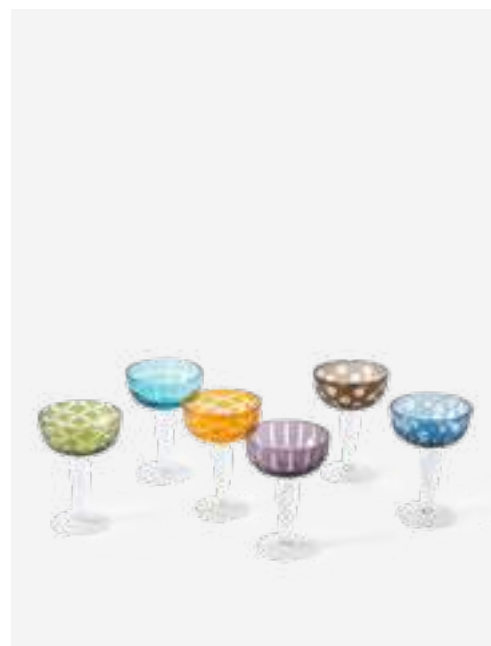

140-230-131 **MOQ: 4 Sets**

Blocks Champagne Glasses set 6

Colour: Multi-colour
Materials: Glass
Dimensions: Ø7,5 x H24 cm per glass

140-230-062 **MOQ: 4 Sets**

Blossom Glasses set 6
Colour: Multi-colour
Materials: Glass
Dimensions: Ø8,0 x H8,5 cm per glass