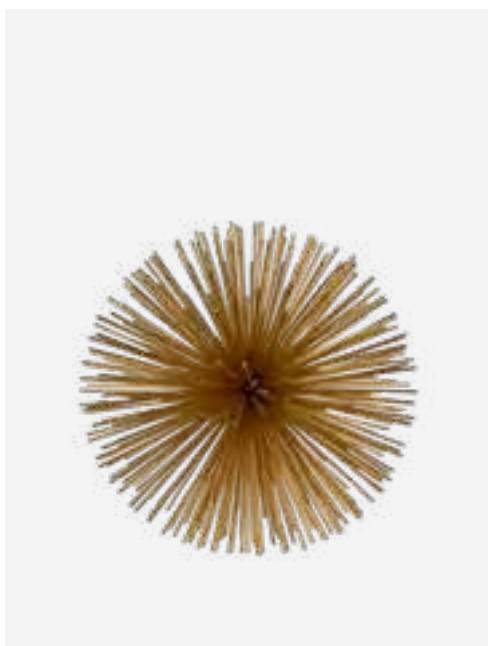

540-300-040 MOQ: 1 Piece

Bamboo Plant and Stand
Colour: Black
Materials: Synthetic material
Dimensions: approx. Ø80 x H270 cm

300-300-096 MOQ: 8 Pieces

Prickle - S

Colour: Gold
Materials: Metal
Dimensions: Ø18 x H18 cm