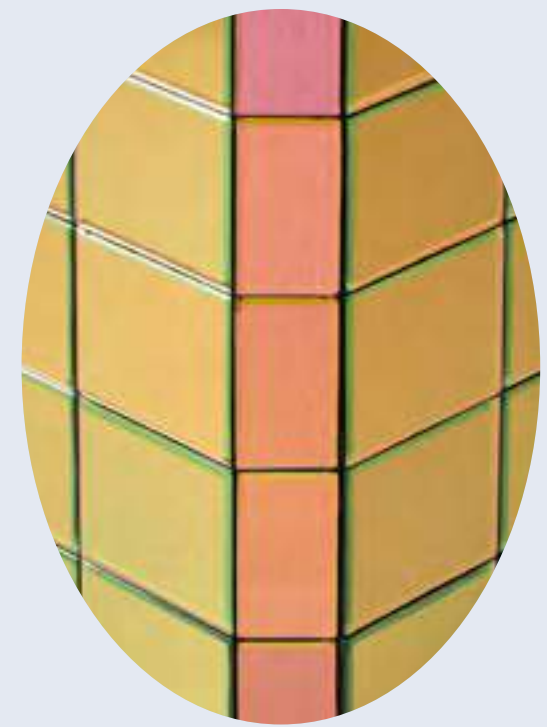

Pixel Pillars

Our Pixel Pillars are quintessentially POLSPOTTEN – a feast for your senses. *They have a futuristic-digital flare that instantly transforms space.* They're designed for those who appreciate the extraordinary and the weirder side of life. The mirror-glass we use hosts four different colours, each are only visible when looking from a different angle. Influenced by architecture and digital building blocks, the design challenges the average and draws the eye. These pillars turn heads and elevate the energy of a room while complimenting a variety of interior styles. Pillars or pedestals are practical pieces of furniture as much as they are decorative, ideal for displaying your most prized possessions and complimentary décor – our pillars also make for unconventional side tables. Combine multiple Pixel Pillars, style them individually, or showcase them as standalone décor. *No matter what, they'll add that playful element you've been searching for.*