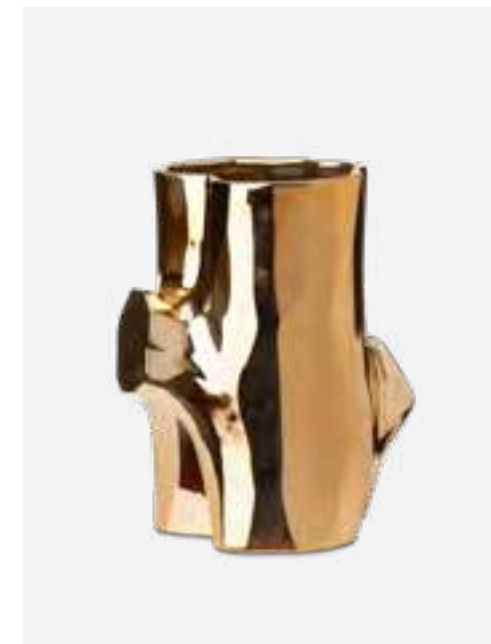

240-205-019 MOQ: 4 Pieces

Log Vase - S

Colour: Gold
Materials: Porcelain
Dimensions: L18 x W15,5 x H21 cm