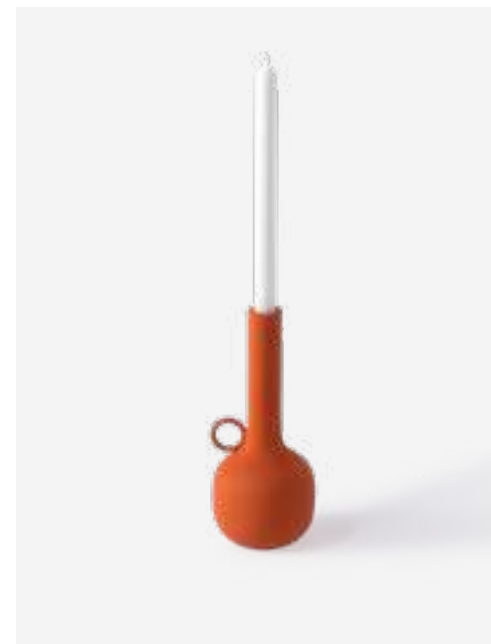

300-225-059 MOQ: 8 Pieces

Spartan Candle Holder - M

Colour: Dark brown
Materials: Metal
Dimensions: L11 x W10 x H26 cm

300-225-056 MOQ: 8 Pieces

Spartan Candle Holder - M

Colour: Dark green
Materials: Metal
Dimensions: L11 x W10 x H26 cm