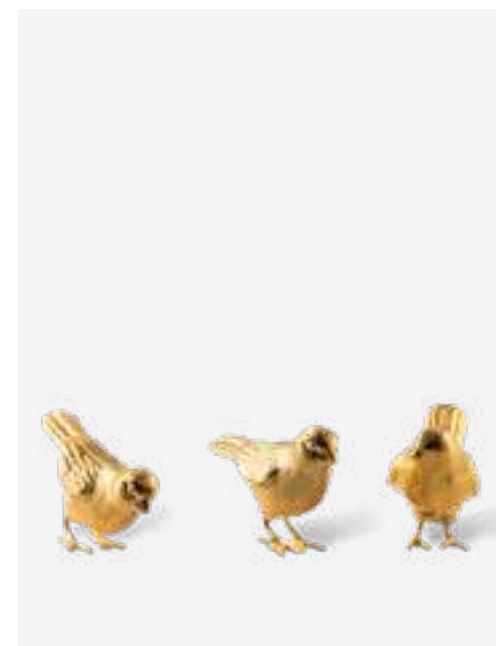

390-225-129 MOQ: 1 Piece

Apple Tree Candle Holder - L

Colour: Gold
Materials: Metal
Dimensions: L32 x W32 x H53 cm

140-300-232 **MOQ: 2 Sets**

Paradise Birds set 4

Colour: Multi-colour
Materials: Glass
Dimensions: L9 x W5 x H5 cm each bird