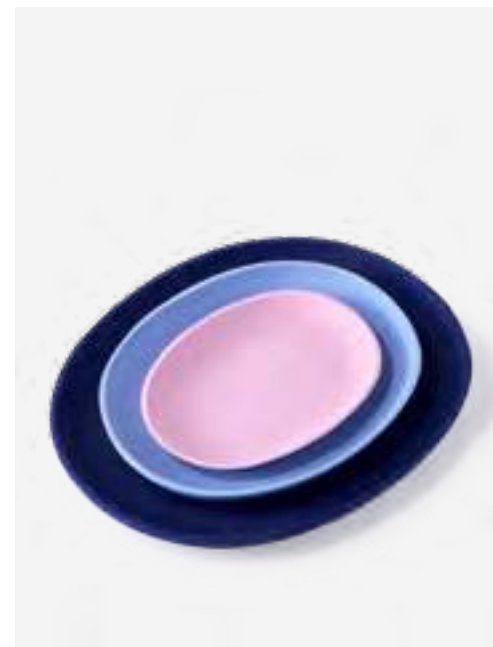

300-400-037 **MOQ: 2 Sets**

Greek Trays

Colour: Multi-colour
Materials: Metal
Dimensions: large L43,5 x W37 x H3,5cm,
medium L33,5 x W27,5 x H3,5 cm,
small L25,5 x W19 x H2,5cm,