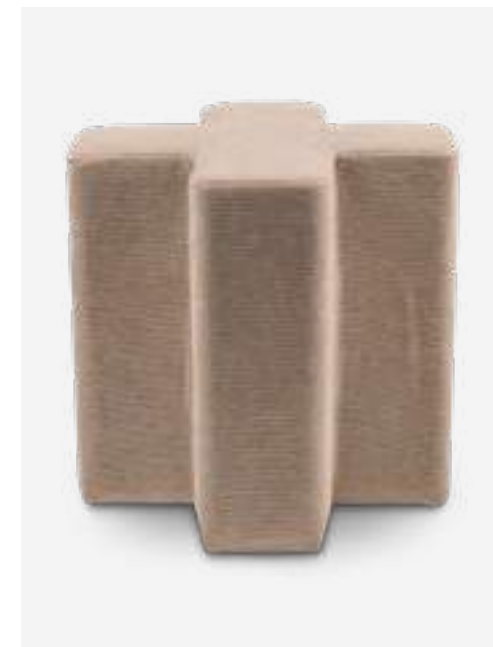

557-030-001 MOQ: 1 Piece

Cross Stool Fabric

Colour: Beige
Materials: Textile
Dimensions: W45 x D45 x H45 cm