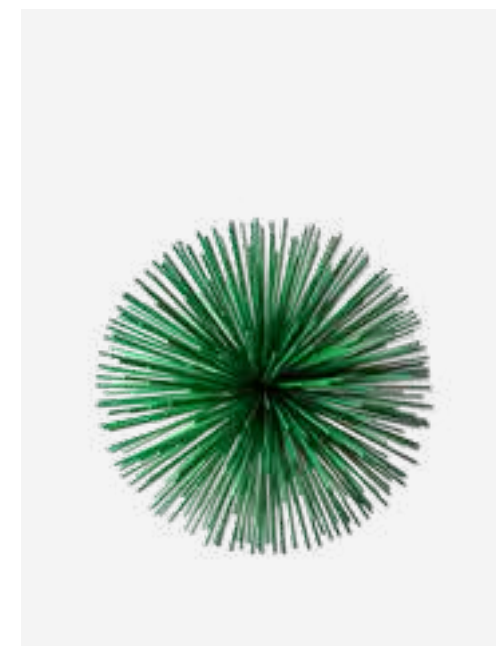

300-300-141 MOQ: 8 Pieces

Prickle - S

Colour: Dark green
Materials: Metal
Dimensions: Ø18 x H18 cm