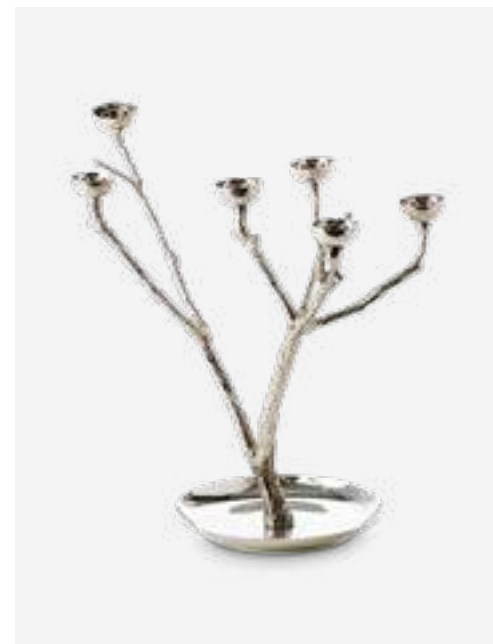

375-225-022 MOQ: 2 Pieces

Twiggy Candle Holder

Colour: Silver
Materials: Metal
Dimensions: L30 x W30 x H30 cm

390-225-002 MOQ: 2 Pieces

Twiggy Candle Holder

Colour: Silver
Materials: Metal
Dimensions: Ø50 x H65 cm