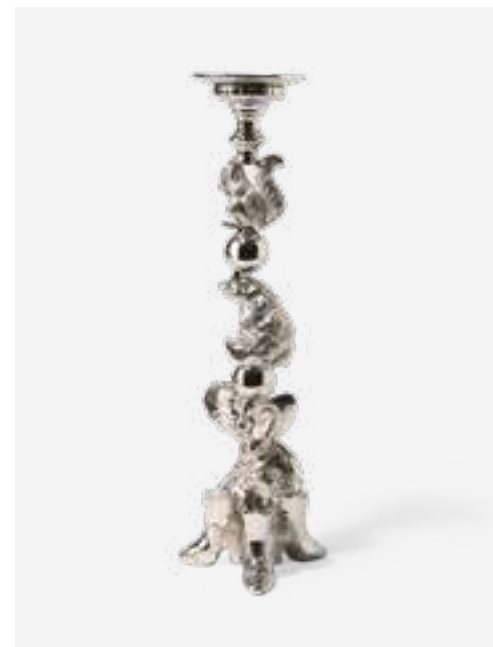

375-225-026 **MOQ: 2 Pieces**

Animal Candle Stand

Colour: Silver
Materials: Metal
Dimensions: Ø17 x H56 cm