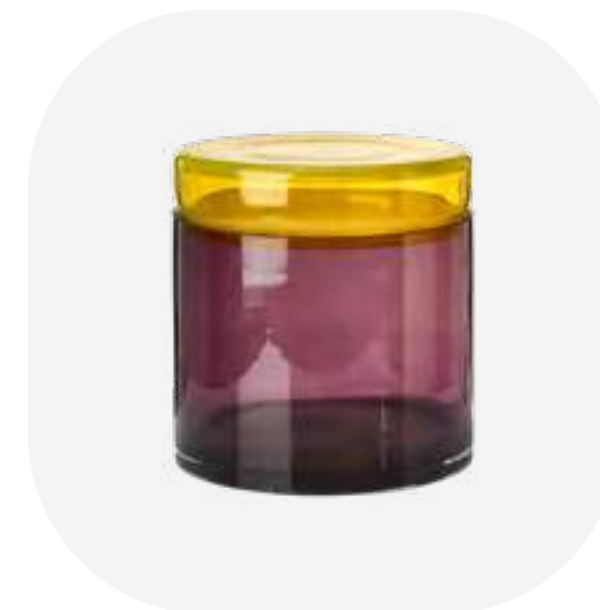

140-300-228

MOQ: 2 Set

Caps and Jars set 3

Colour: Multi-colour
Materials: Glass
Dimensions: small Ø12 x H30,5 cm,
medium Ø15 x H25 cm, large Ø18 x H15 cm