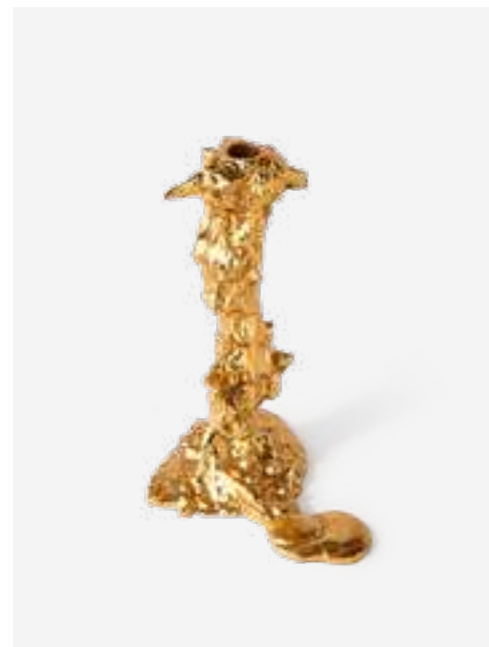

390-225-049 MOQ: 2 Pieces

Dip Candle Holder - XXL

Colour: Silver
Materials: Metal
Dimensions: L20 x W22 x H50 cm
Designer: Pascal Smelik

390-225-133 MOQ: 6 Pieces

Dip Candle Holder - S

Colour: Gold
Materials: Metal
Dimensions: L14 x W8 x H14 cm
Designer: Pascal Smelik