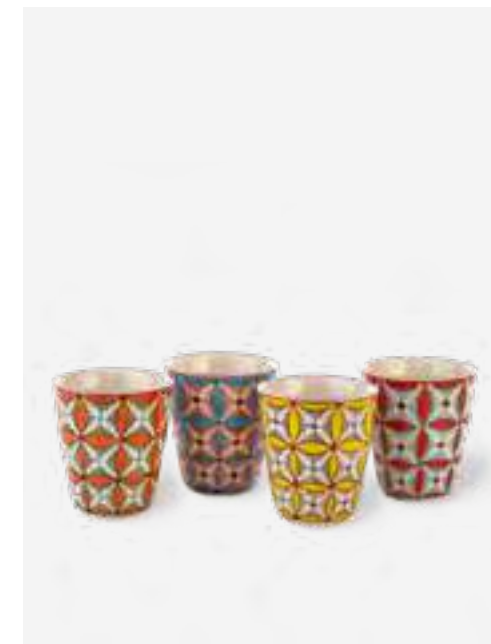

230-400-388 **MOQ: 8 Sets**

Afresh Snack Bowls set 4

Colour: Green grey
Materials: Ceramic
Dimensions: Ø11,5 x H6,5 cm per bowl

230-400-159 **MOQ: 8 Sets**

Hippy Snack Bowls set 4

Colour: Multi-colour
Materials: Ceramic
Dimensions: Ø12,5 x H7,5 cm per bowl