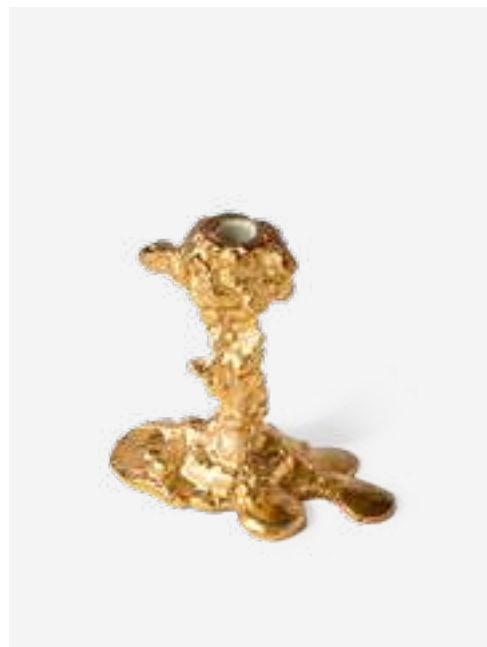

390-225-133 MOQ: 6 Pieces

Dip Candle Holder - S

Colour: Gold
Materials: Metal
Dimensions: L14 x W8 x H14 cm
Designer: Pascal Smelik