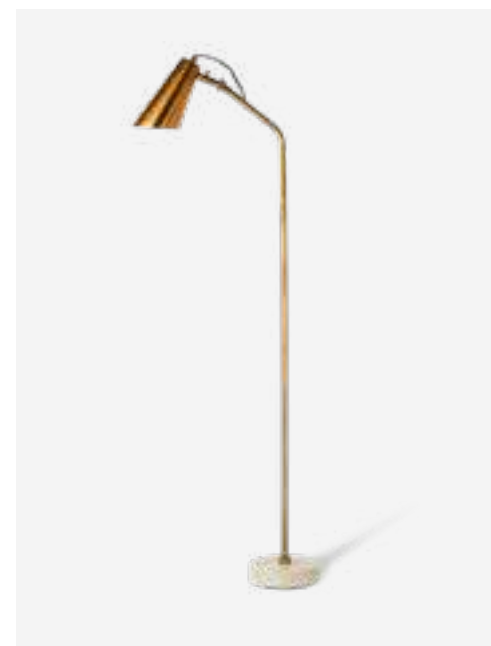

300-450-066   MOQ: 1 Piece

Marble Disk Floor Lamp
Colour: Gold
Materials: Metal
Dimensions: L36 x W18 x H139 cm, marble base
Ø18 x H5 cm